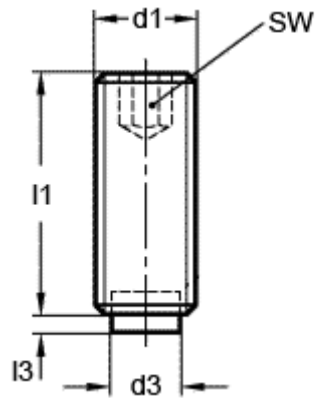

Data Sheet

Article number: 209316381

Description: E+G Grub screw, st. steel
GN 913.5-M8-20-KU

Measures

$d1 = M8$
 $d3 = 5$
 $l1 = 20.0$
 $l3 = 1.6$
 $SW = 4.0$